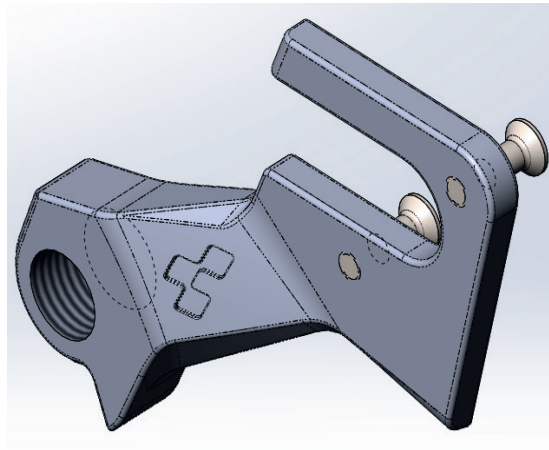

Schaltaugen - Drop outs

ART. 10066

386200 Cube Aerium C:68 SL LOW carbon ´n´grey 2020
386210 Cube Aerium C:68 SL HIGH carbon ´n´grey 2020
386300 Cube Aerium C:68 SLT Low carbon ´n´red 2020
386310 Cube Aerium C:68 SLT High carbon ´n´red 2020