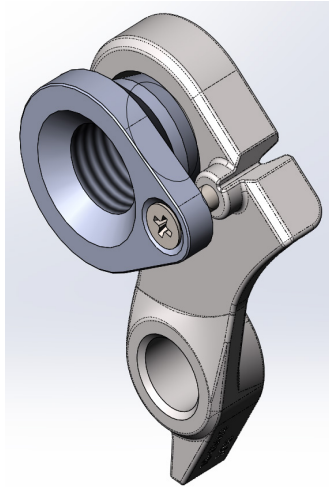

Schaltaugen - Drop outs

ART. 8652

354100 Cube Stereo 140 HPC Race 27.5 bluegrey ´n´ red 2020
354200 Cube Stereo 140 HPC SL 27.5 carbon ´n´ grey 2020
354300 Cube Stereo 140 HPC TM 27.5 grey ´n´ orange 2020
355100 Cube Stereo 150 C:62 Race 29 grey ´n´ carbon 2020

355200 Cube Stereo 150 C:62 SL 29 actionteam 2020
355300 Cube Stereo 150 C:68 TM 29 grey ´n´ orange 2020
355400 Cube Stereo 150 C:68 SLT 29 carbon ´n´ red 2020