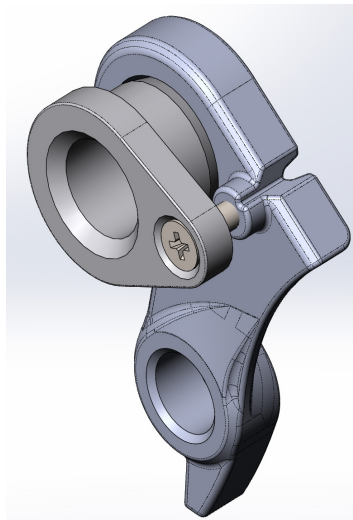

ART. 8654

379200 Cube Litening C:68X Race teamline 2020
379400 Cube Litening C:68X SLT carbon ´n´ blue 2020
379500 Cube Litening C:68X Rahmenset proteam replica 2020
358200 Cube TW015 SL black ´n´ orange 2020