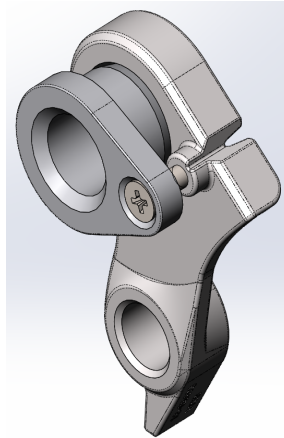

ART. 8651