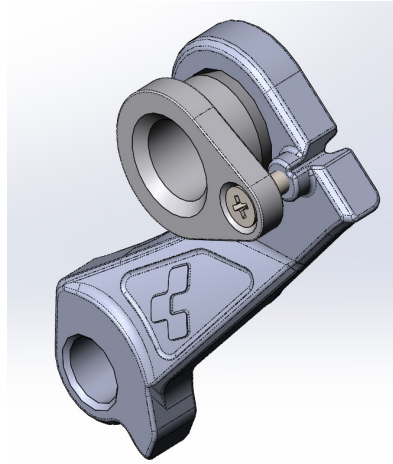

Schaltaugen - *Drop outs*

ART. 8653

- 328300 Cube Sting WS 140 HPC Race carbon 'n' rubinred 2020
- 328400 Cube Sting WS 140 HPC SL team ws 2020