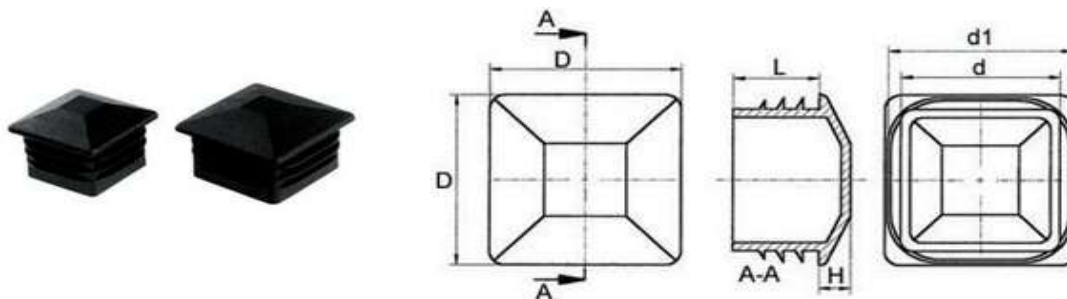

## Zaślepki ozdobne

do rur kwadratowych, wsuwane

**Materiał: PE**

**Kolory standardowe: czarny, biały, szary**

Numer katalogowy	Wymiary zewn.	D [mm]	H [mm]	d [mm]	L [mm]	d1 [mm]
	rury [mm]					
<b>6142020</b>	20 x 20	20,0	5,0	15,0	12,0	19,0
<b>6142222</b>	22 x 22	22,0	5,0	17,5	14,0	21,0
<b>6142525</b>	25 x 25	25,0	5,0	20,0	13,5	24,5
<b>6143030</b>	30 x 30	30,0	5,0	24,0	13,5	29,0
<b>6143535</b>	35 x 35	35,0	5,0	27,8	14,5	34,0
<b>6144040</b>	40 x 40	40,0	5,0	33,5	14,0	38,5
<b>6145050</b>	50x50x1-2	50,5	5,0	45,0	19,5	49,5
<b>6148080</b>	80 x 80	80,0	6,0	71,0	17,0	79,0