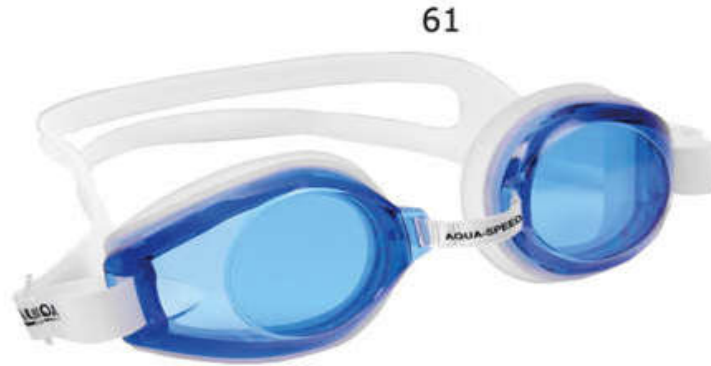

AVANTI 007-XX
adjustable

AQUA SPEED
SWIMMING ACCESSORIES

Soft Silicone Gasket

Nosebridge Adjustable

UV Protection Lens

Anti-fog Lens