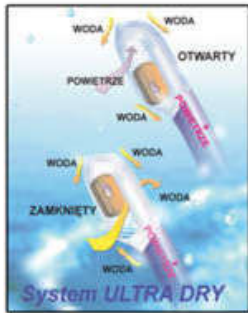

JET 303

Silicone, profiled mouthpiece
Modern ULTRA DRY top
System QUICK
Bottom exhaust valve
PVC corrugated neck
Packaging: polybag

AQUA SPEED
SWIMMING ACCESSORIES