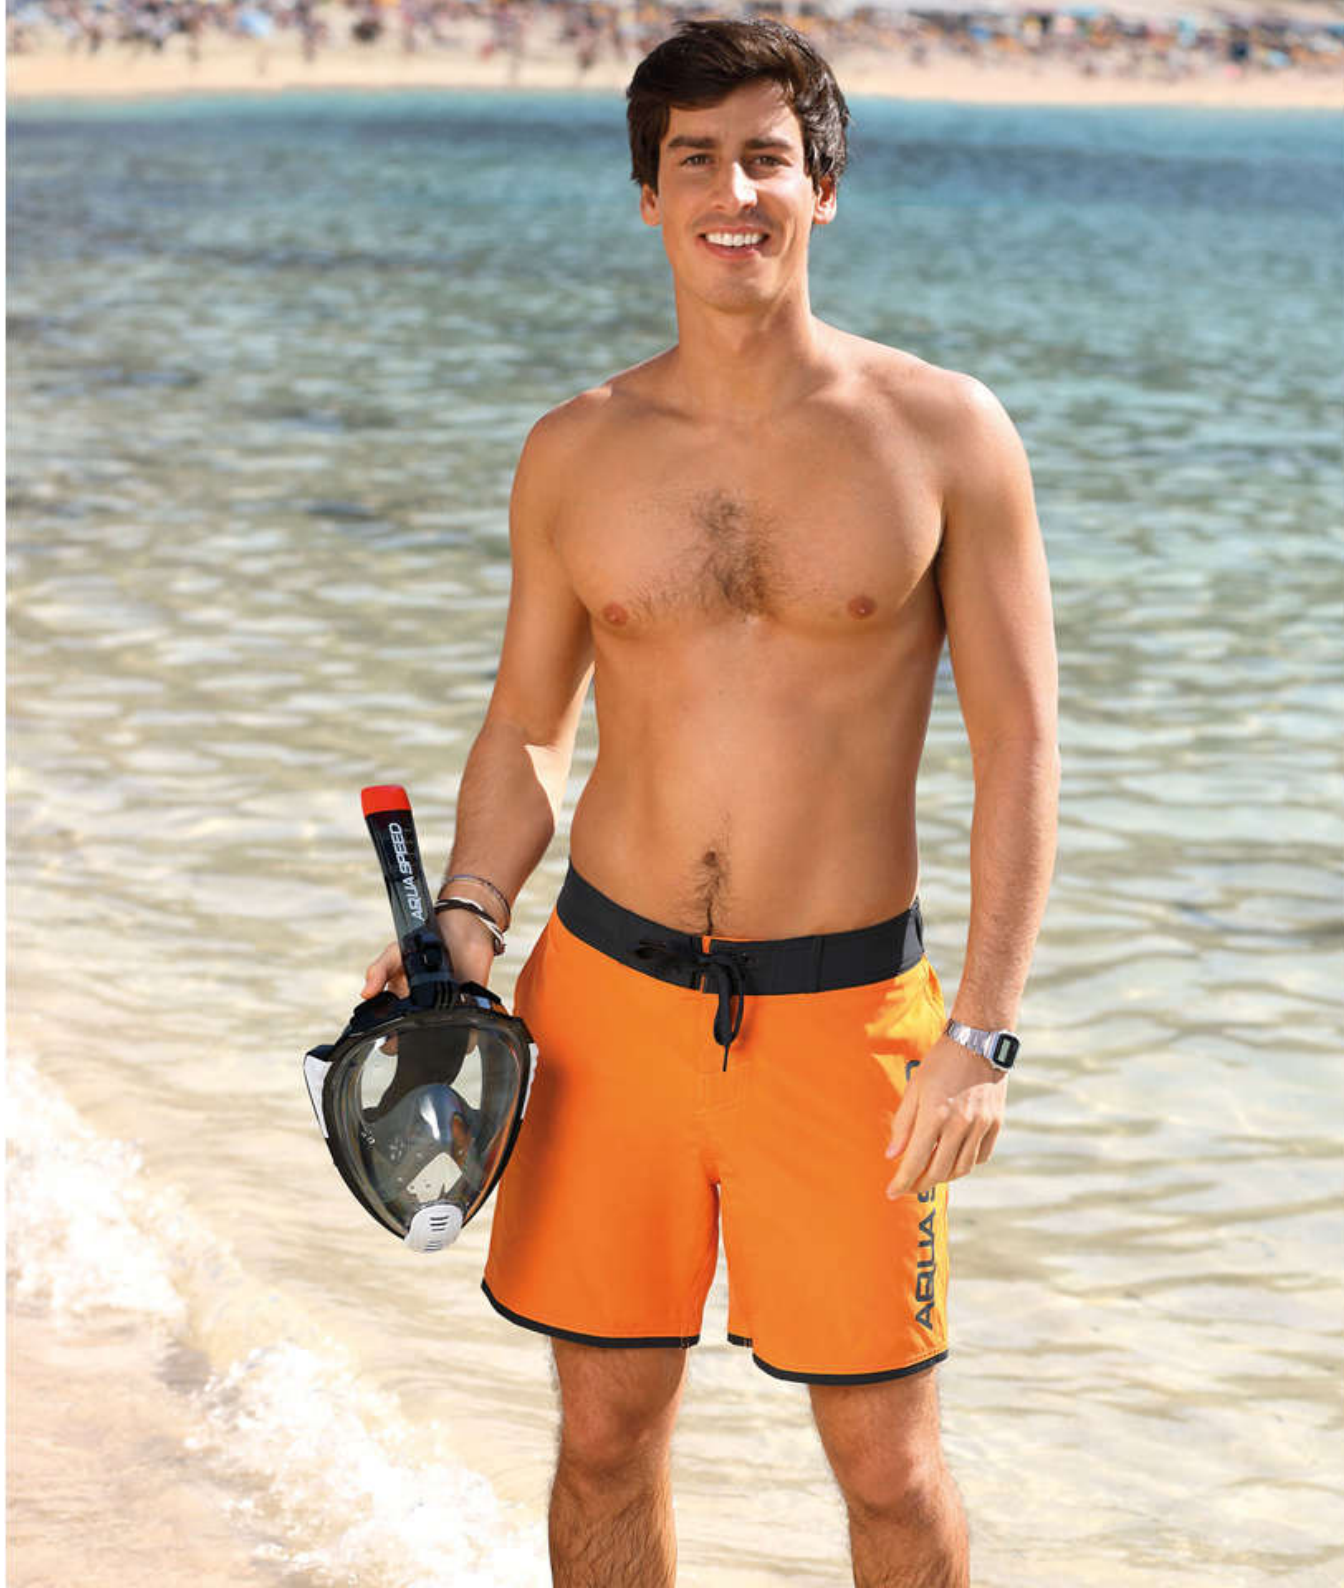

AQUA SPEED
SWIMMING ACCESSORIES

**BOARD
SHORTS**