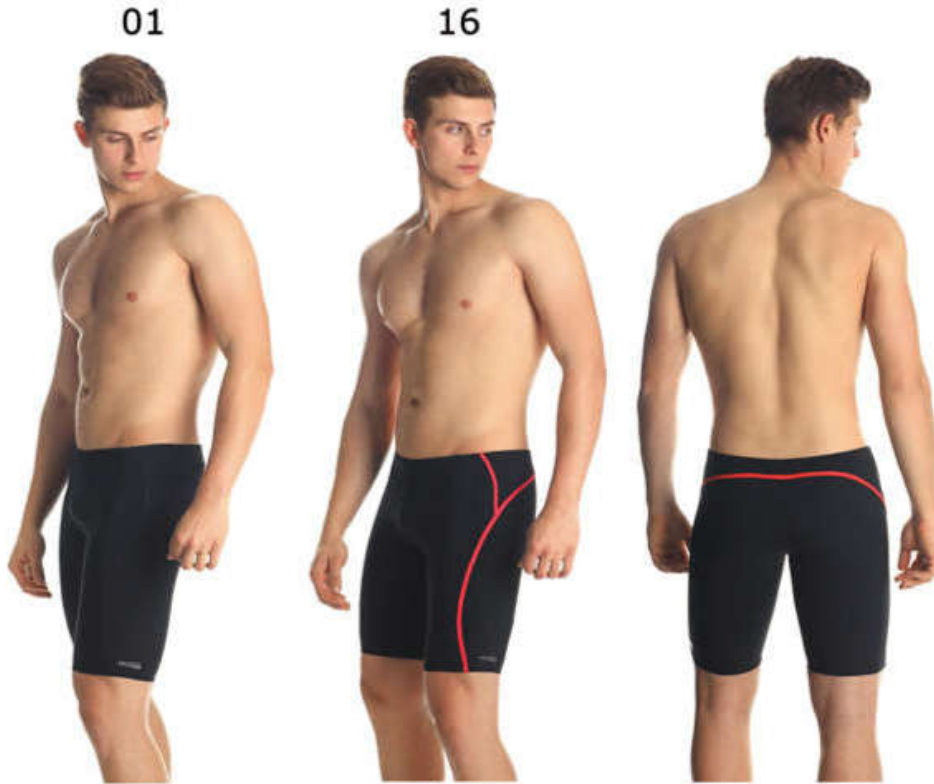

BLAKE REVO 353-XX

Size: S,M,L,XL,XXL

jammer

ABUJA SPEED
SWIMMING ACCESSORIES