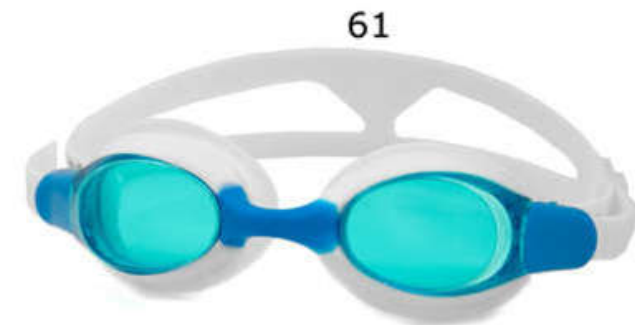

ALISO 062-XX

one-piece junior

Unibody swimming goggles for children, Aliso from Aquaspeed feature separate lenses joined together with a flexible nose bridge. Such construction allows Aliso to be adapted to different facial profiles, including those with a wider nose base. Soft silicone gasket provides excellent suction without too much pressure and a double silicone headstrap with Easy Clip regulation system offers excellent and accurate fit. Aliso feature lenses with Anti-fog and UV protection. Excellent for frequent outdoor and indoor use. Aliso are available in a wide variety of exciting colour combinations, with tinted lenses.

AQUASPEED
SWIMMING ACCESSORIES

- 1 Piece Goggle
- Soft Silicone Gasket
- Anti-fog Lens
- Wide View Goggle
- UV Protection Lens
- QuicFIT System

ONE-PIECE GOGGLE