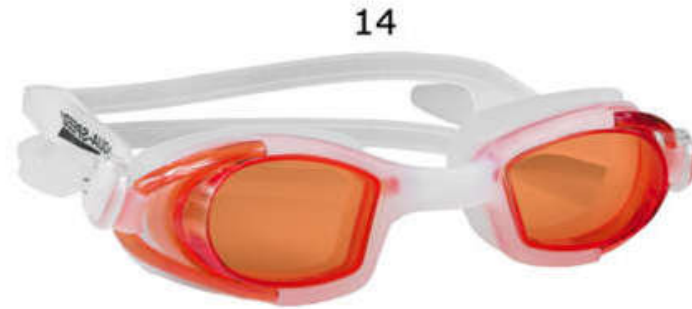

MAREA JR 014-XX
one-piece junior

14