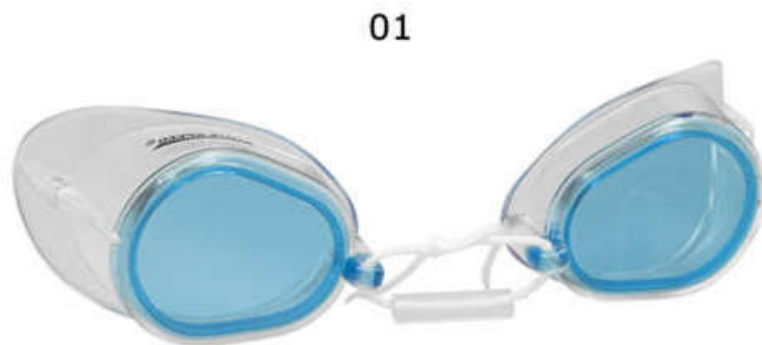

# ZEFIR 079-XX

one-piece junior

UV Protection Lens

I Piece Goggle

Liquid Silicone Rubber

Anti-fog Lens

Easy Clip Function

Wide View Goggle

ONE-PIECE GOGGLE

**SELENE** 078-XX  
one-piece junior

ONE-PIECE GOGGLE

**AQUA SPEED**  
SWIMMING ACCESSORIES

-  1 Piece Goggle
-  Wide View Goggle
-  Anti-fog Lens
-  UV Protection Lens

**SPRINT** 039-XX  
swedish goggle

# BLAST 082-XX

racing goggle

The Blast Goggle from Aquaspeed is a comfortable racing goggle. These goggles have ultra low-profile tinted lenses with Anti-Fog and UV protection. Their soft silicone gasket guarantees perfect fit and their double-band silicone headstrap is specially sculpted to make Blast particularly easy to put on. The UltraFAST, easy-to-adjust, rear buckle fitted to those goggles allows the swimmer to quickly and precisely adjust the length of the strap. The lenses of Blast are joined together by an interchangeable plastic nosebridge that comes in four sizes to allow the user to adjust the distance between the lenses. These FINA Approved modern swim goggles are ideal for racing and performance swimming, as well as training and fitness swimming.