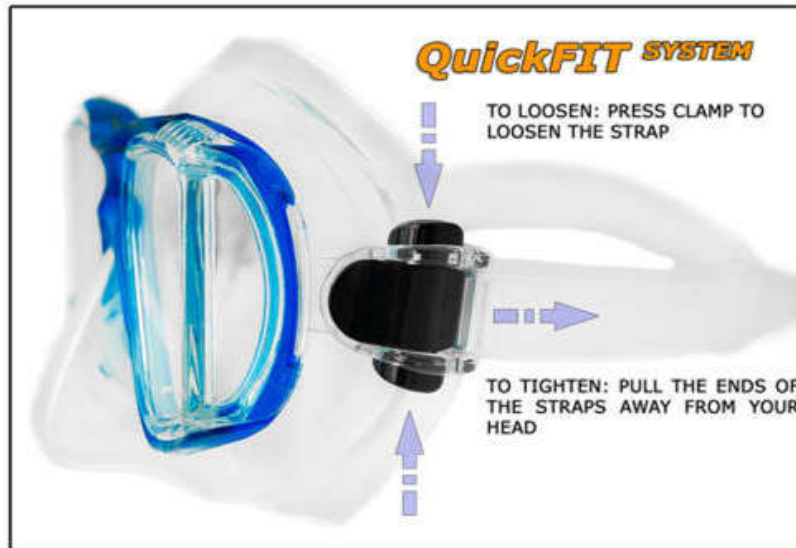

Structurized silicone on the nose

Packaging: damage proof PC case

**AQUA SPEED**  
SWIMMING ACCESSORIES

11

18