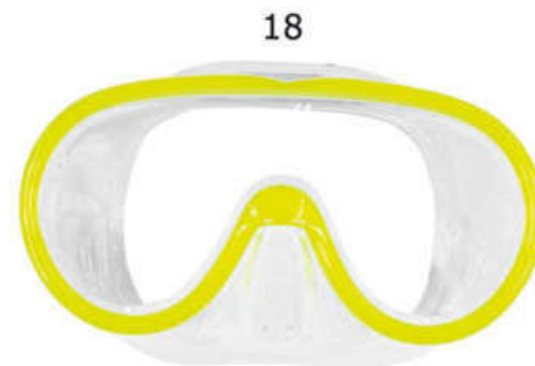

LADY 267-XX

4 mm tempered glass lens
Liquid Silicone (LSR)
Single lens
Easy to use EZ-LOCK buckle system
Packaging: damage proof PC case
Recommended for women