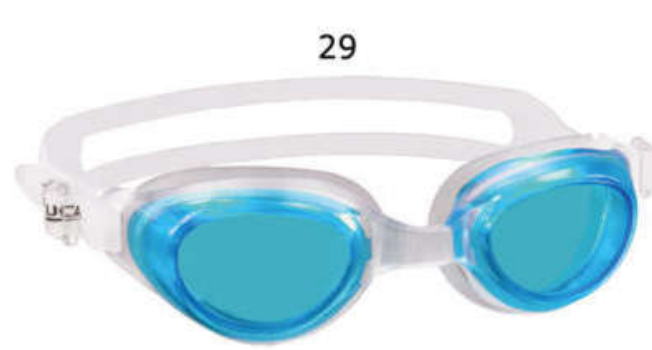

AGILA 066-XX
one-piece

AQUA SPEED
SWIMMING ACCESSORIES

Soft TPR Gasket

I Piece Goggle

UV Protection Lens

Anti-fog Lens