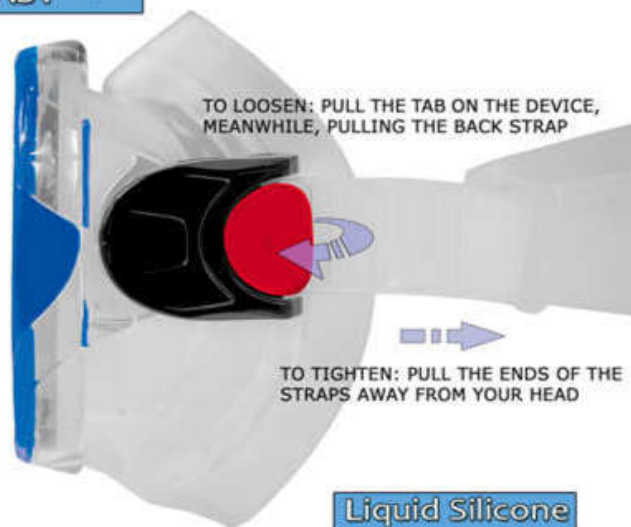

## Snorkel:

Silicone, profiled mouthpiece

Modern ULTRA DRY top

Bottom exhaust valve

Motile neck

Packaging: clamshell box

ABUJA SPEED  
SWIMMING ACCESSORIES

EASY adjust