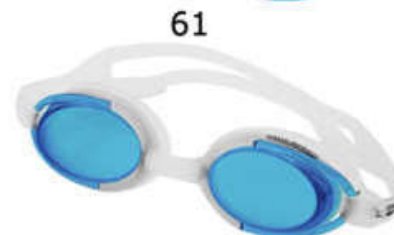

MALIBU 008-XX
one-piece

Soft Silicone Gasket

1 Piece Goggle

UV Protection Lens

Anti-fog Lens

ONE-PIECE GOGGLE