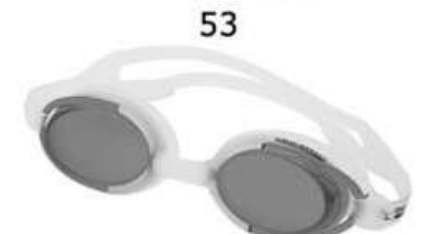

MALIBU 008-XX
one-piece

Soft Silicone Gasket

1 Piece Goggle

UV Protection Lens

Anti-fog Lens

ONE-PIECE GOGGLE