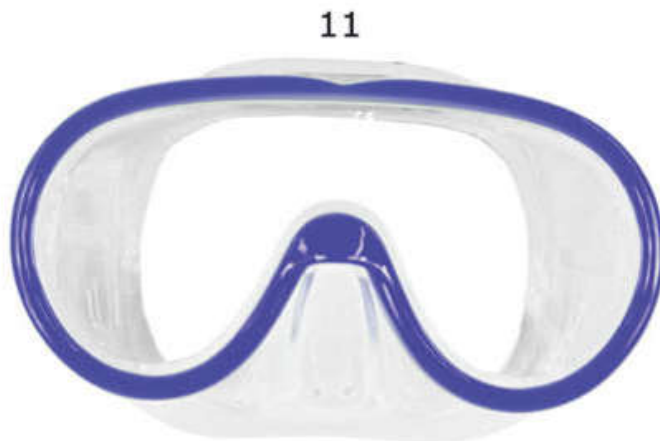

LADY 267-XX

4 mm tempered glass lens
Liquid Silicone (LSR)
Single lens
Easy to use EZ-LOCK buckle system
Packaging: damage proof PC case
Recommended for women