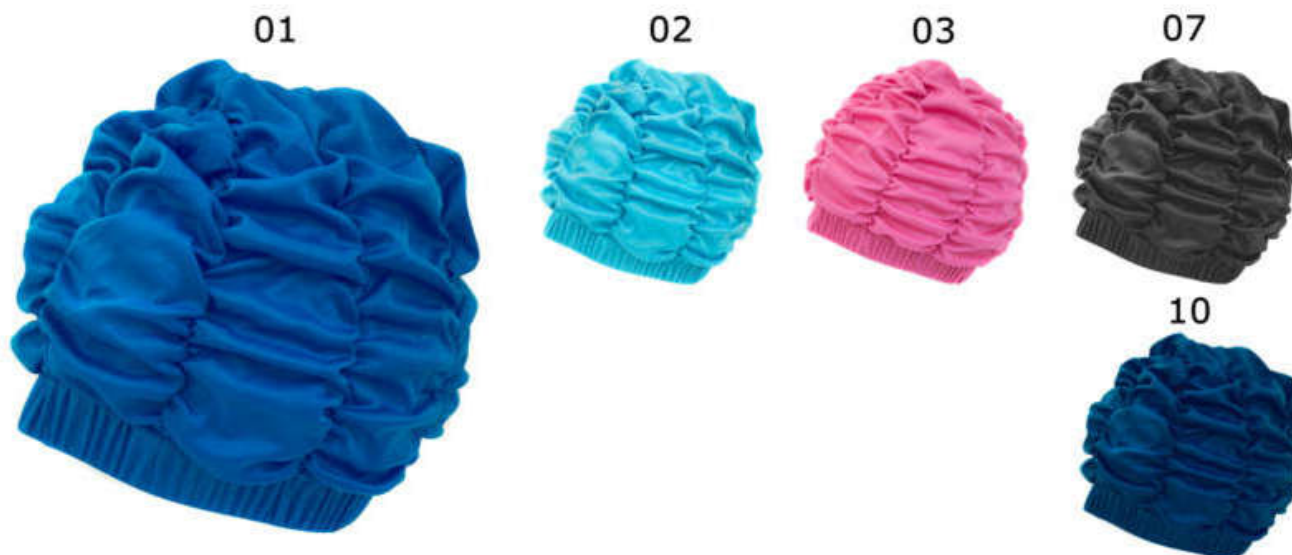

SHOWER CAP

094-XX

This Shower Cap from Aquaspeed is made of polyester fabric and with a foil inner cap and broad rubber band and seal. Made to keep hair tucked away while using the pool, it will also keep hair dry in the shower. While it's not waterproof, it is water resistant to help keep hair dry. This cap, available in five lovely colours, will give you feminine, elegant look while you enjoy a leisurely swim. It's easy to put on and easy to take off, with a one size fit.