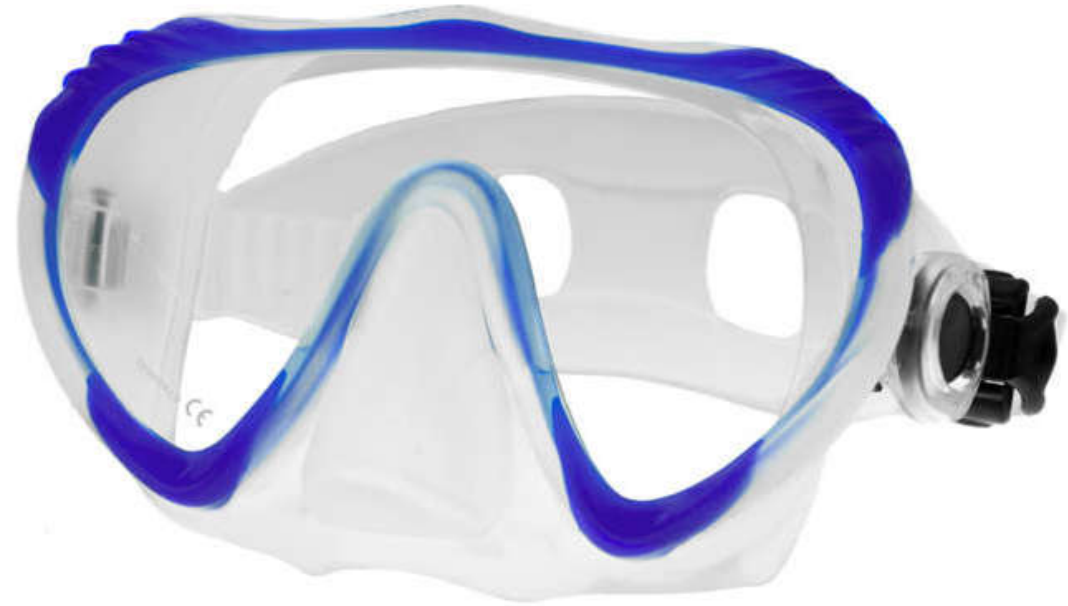

NEO 255

Type: frameless

4 mm tempered glass lens

Matt Liquid Silicone (LSR)

Single lens

Easy to use QUICK-ADJUST buckle system

Packaging: damage proof PC case