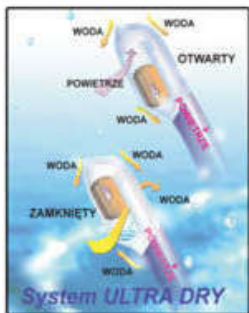

NOVA 320-XX

Silicone, profiled mouthpiece
Modern ULTRA DRY top
Silicone corrugated neck
Bottom exhaust valve
QUICK-RELEASE buckle
Packaging: polybag