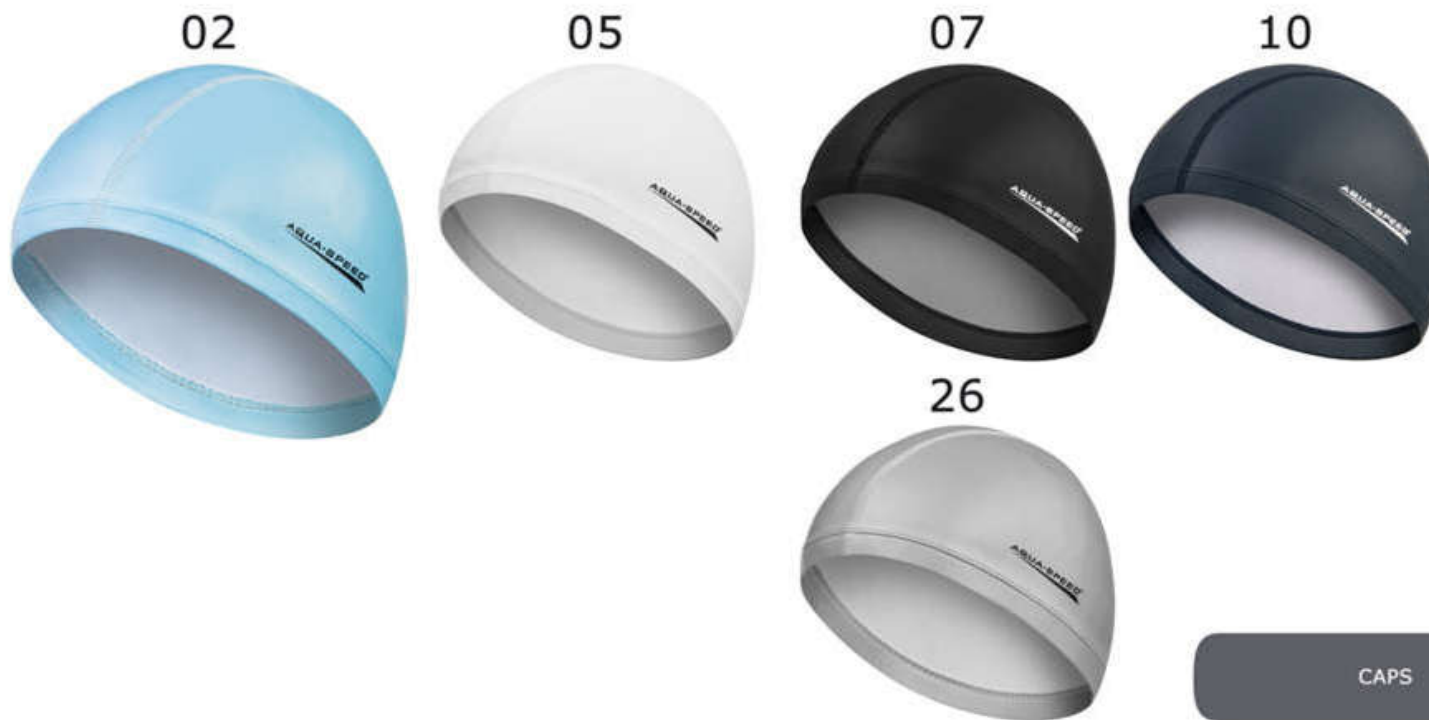

BEST 109-XX

New and innovative solution -
lycra silicone coated cap
Tear resistant
Durable