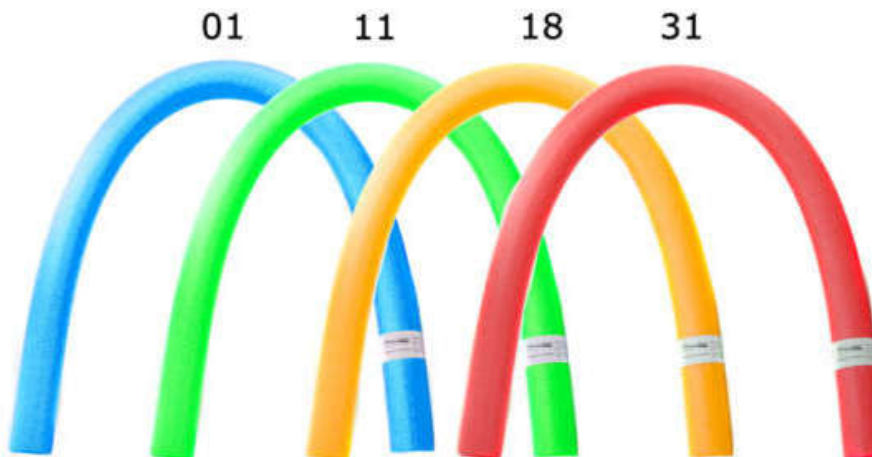

POOL NOODLE

166-XX

Fabric: PU Foam
Dimensions: 160x7 cm
Hardness (Shore scale): 20 C