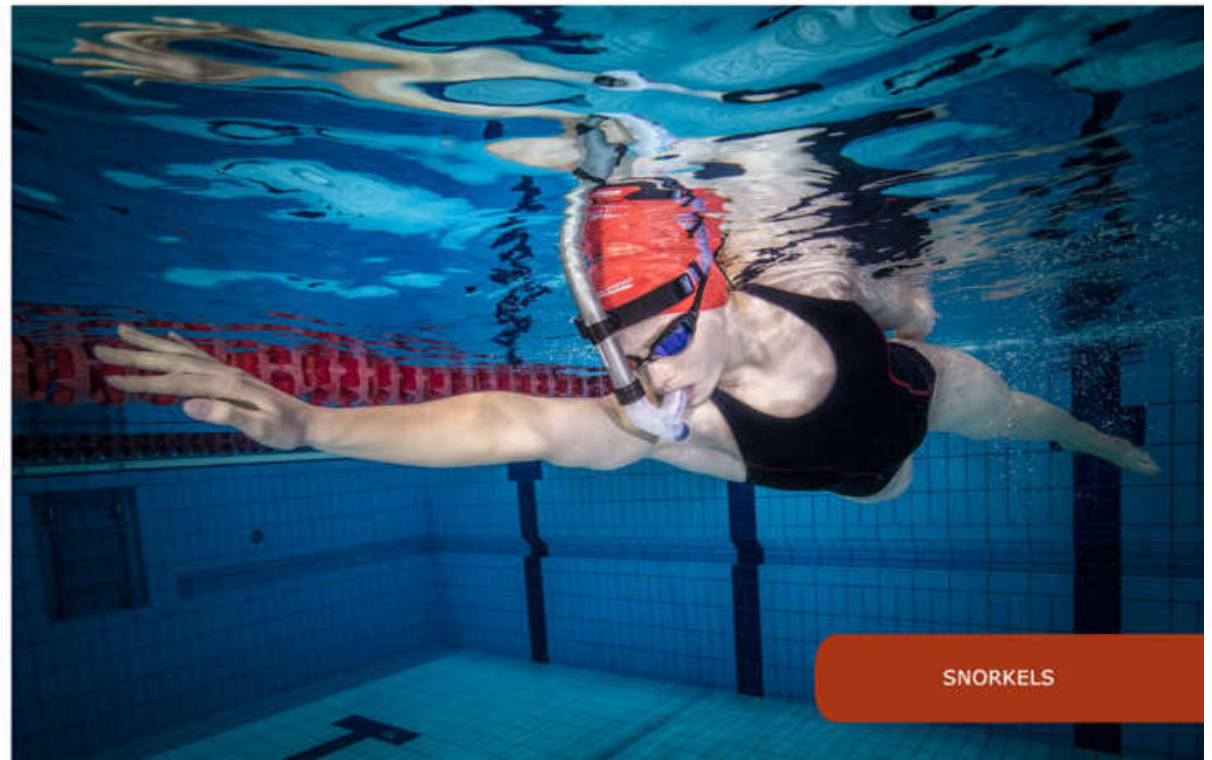

COMET - centre snorkel 281

Silicone, profiled mouthpiece
Modern DRY top
Bottom exhaust valve
Silicone corrugated neck
Packaging: clamshell box

AQUA SPEED
SWIMMING ACCESSORIES

The Comet Snorkel from Aquaspeed was designed to allow you to stop worrying about breathing technique and concentrate entirely on your swim stroke.

It helps you achieve optimal position in the water and free movement, so important when improving your swimming skills. With this snorkel you can swim with perfect stability at any speed using your chosen style.

The Comet can be worn with swim caps and goggles. It has a bottom purge valve to empty water from the snorkel, silicone mouthpiece and adjustable head bracket.

SNORKELS