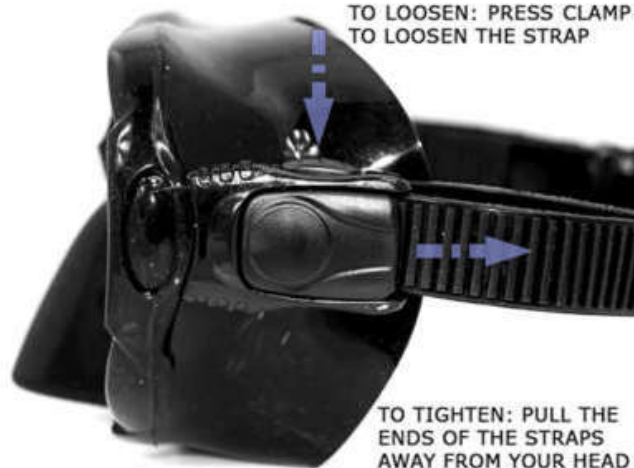

QuickFIT system