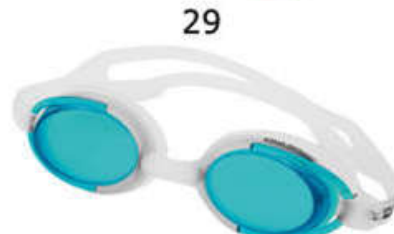

MALIBU 008-XX
one-piece

Soft Silicone Gasket

1 Piece Goggle

UV Protection Lens

Anti-fog Lens

ONE-PIECE GOGGLE