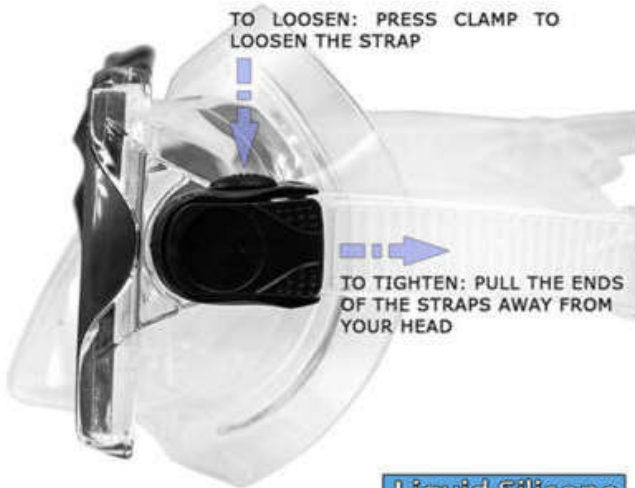

QuickFIT system