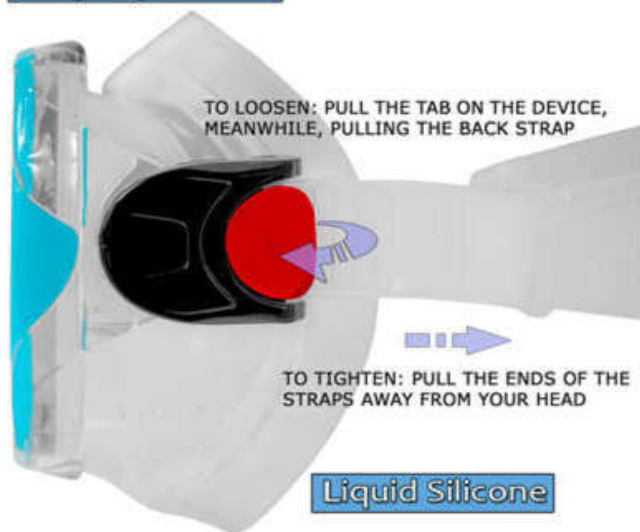

EasyAdjust system