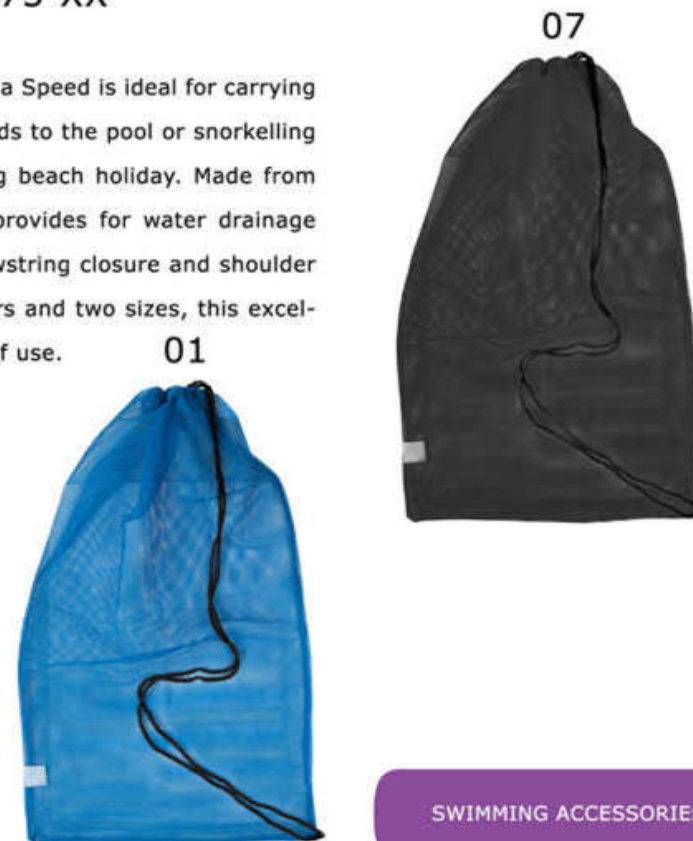

MESH BAG 175-XX

This useful mesh bag from Aqua Speed is ideal for carrying swimming gear and training aids to the pool or snorkelling equipment if you are enjoying beach holiday. Made from high grade nylon mesh that provides for water drainage and durability. It features drawstring closure and shoulder strap. Available in three colours and two sizes, this excellent product will surely come of use.

- Dimensions: 46cm x 76cm
- Material: 100% Polyester