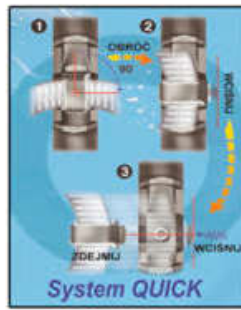

JET 303

Silicone, profiled mouthpiece
Modern ULTRA DRY top
System QUICK
Bottom exhaust valve
PVC corrugated neck
Packaging: polybag

AQUA SPEED
SWIMMING ACCESSORIES