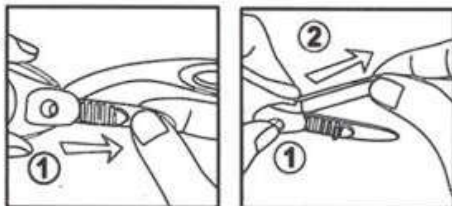

PACIFIC 015-XX

one-piece

The Pacific adult monoblock swim goggle is ideal for leisure and performance swimming. Italian Hi -Tech, curved, flexible lenses are impact resistant and offer superior visibility with 180-degree panoramic vision. The lenses are joined together by flexible nosebridge and will fit a variety of face shapes. Soft TPE gasket provides ultimate comfort and double silicone strap with QuickFit buckles with buttons incorporated to the frame design, allow for quick and precise adjustment of the strap length. Available in wide variety of exciting colours to make you stand out at the pool.

Features:

- Wide vision, flexible High-Tech, Italian, impact resistance CP lens,
- Embedded anti-fog
- UV protection
- Curved lenses providing distortion-free, 180-degree panoramic vision
- Soft TPE gasket provides very comfortable fitting
- Made using UltraFUSE technology
- UltraFast built-in side buckle system

AQUA SPEED
SWIMMING ACCESSORIES

I Piece Goggle	Wide View Goggle
Anti-fog Lens	UV Protection Lens
Soft TPR Gasket	QuickFIT System

To Tighten:
Pull the ends of the straps away from your head.