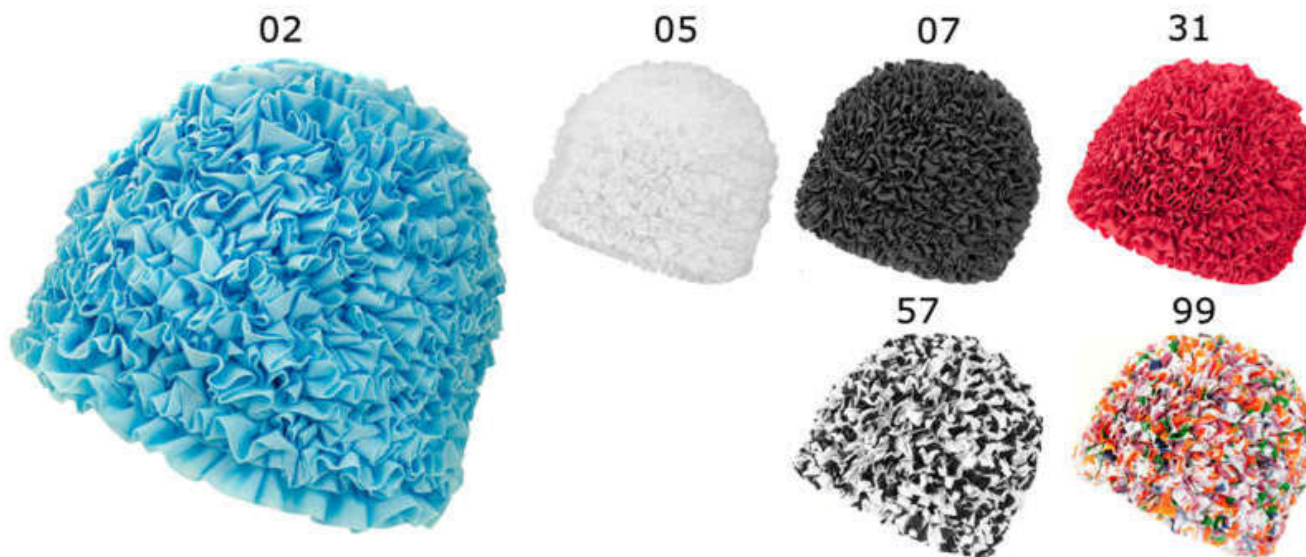

RUFFLE CAP

095-XX

This lovely Ruffle Cap from Aquaspeed will add style and fun to any water experience. This cap, covered in colourful frills, is made using a lightweight polyester fabric. Plastic lining and a broad elastic band on the bottom guarantee perfect fit and protection for the hair on the beach and in the pool. However, this cap does not provide watertight seal and does not guarantee to keep hair completely dry. This lovely cap, available in six stylish colour variations, is certain to give you feminine and glamorous look at the beach or pool. The Ruffle cap offers comfortable one size fit.