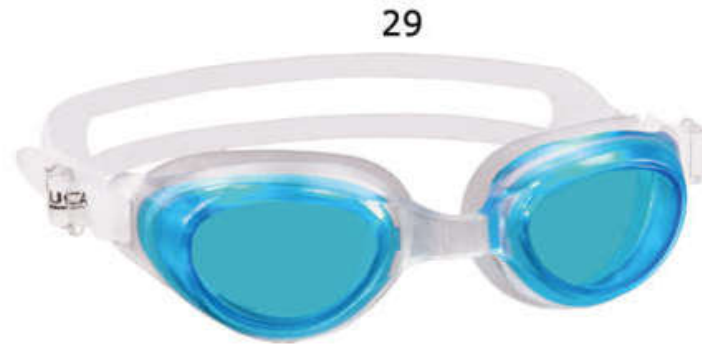

AGILA JR 033-XX
one-piece junior

Soft TPR Gasket

I Piece Goggle

UV Protection Lens

Anti-fog Lens

ONE-PIECE GOGGLE