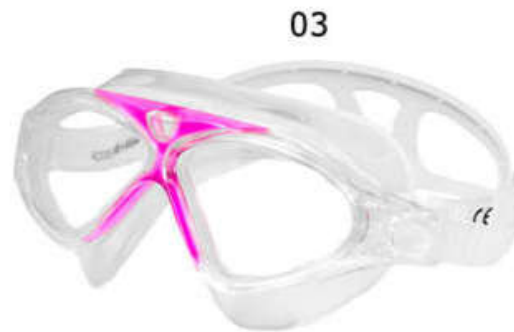

ZEFIR 079-XX

one-piece junior

UV Protection Lens

I Piece Goggle

Liquid Silicone Rubber

Anti-fog Lens

Easy Clip Function

Wide View Goggle

ONE-PIECE GOGGLE