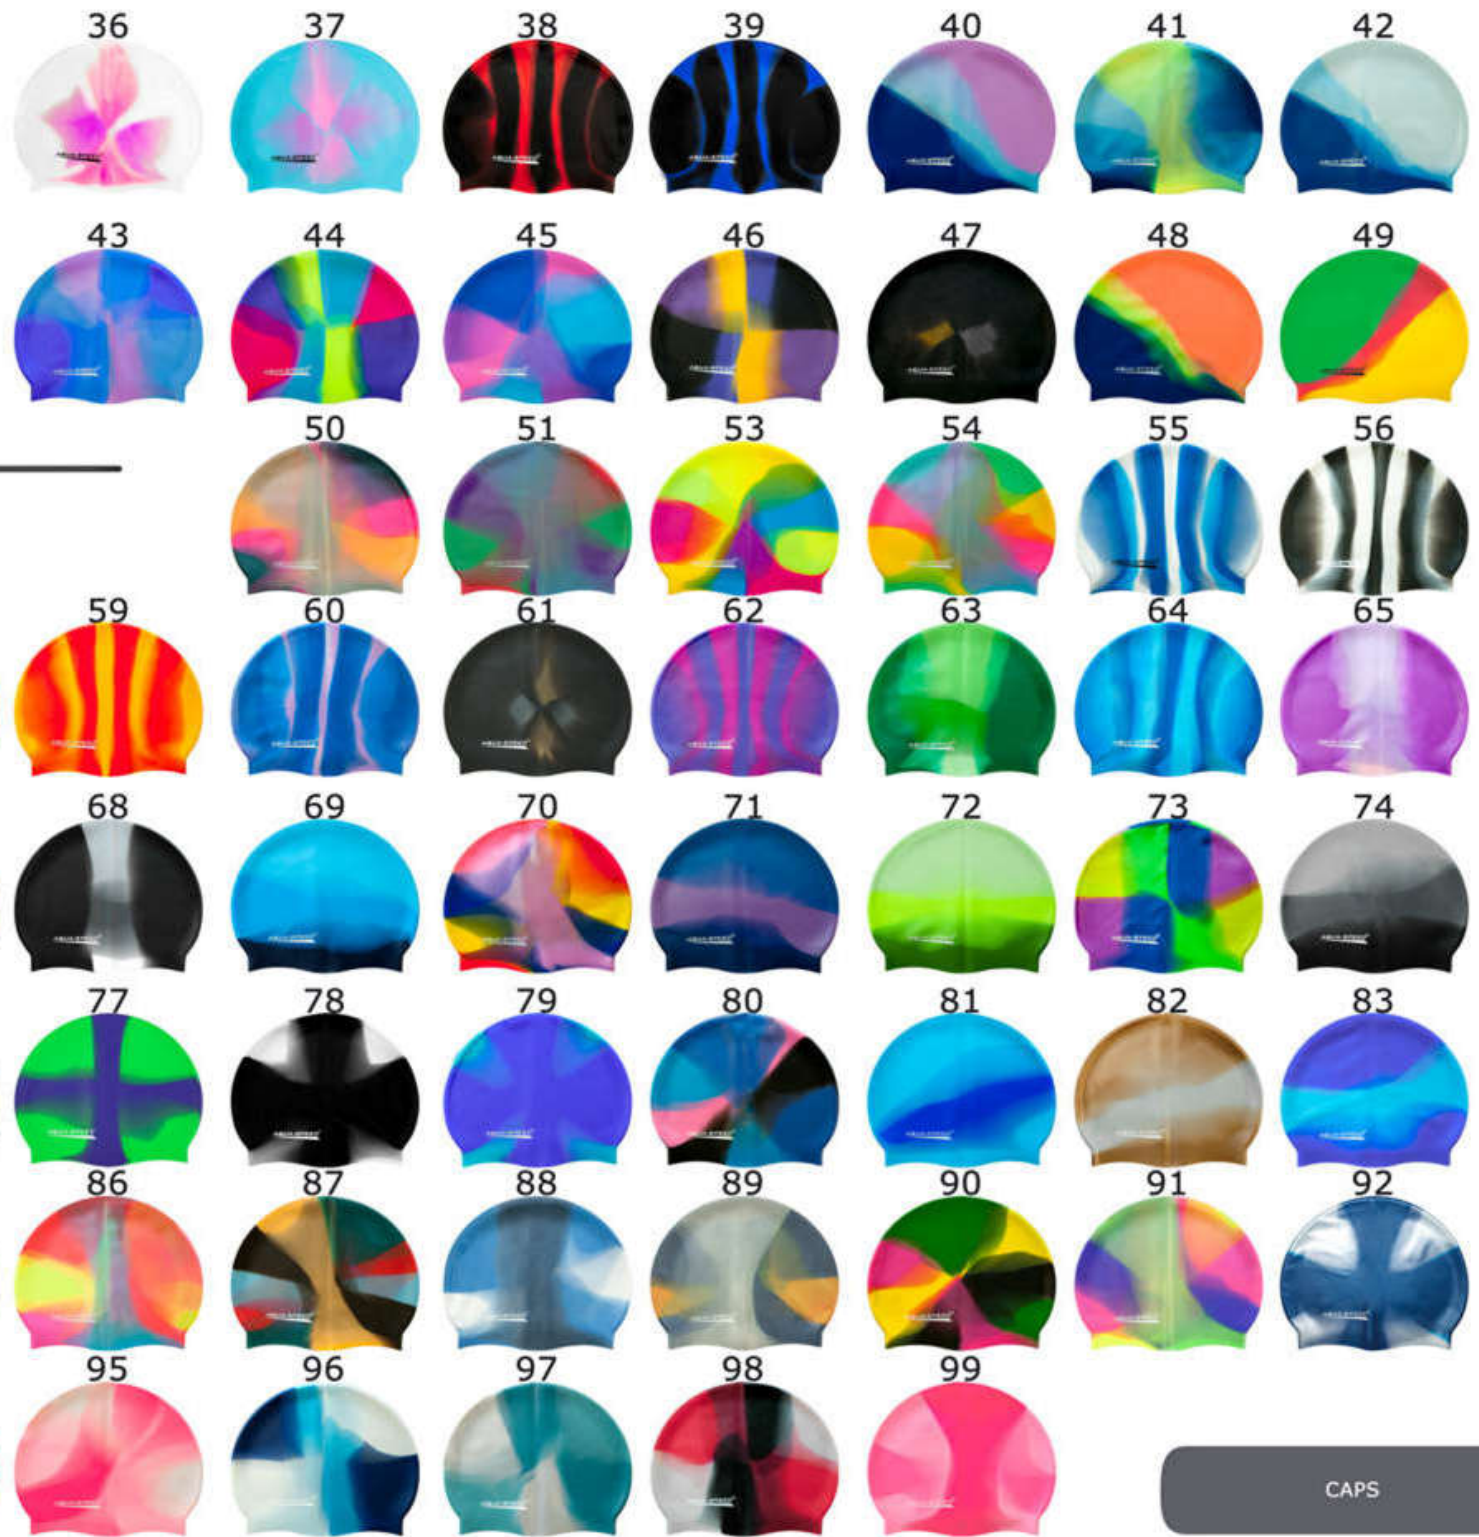

BUNT 113-XX

100% multicolour silicone
Great fit
Very elastic

AQUA SPEED
SWIMMING ACCESSORIES