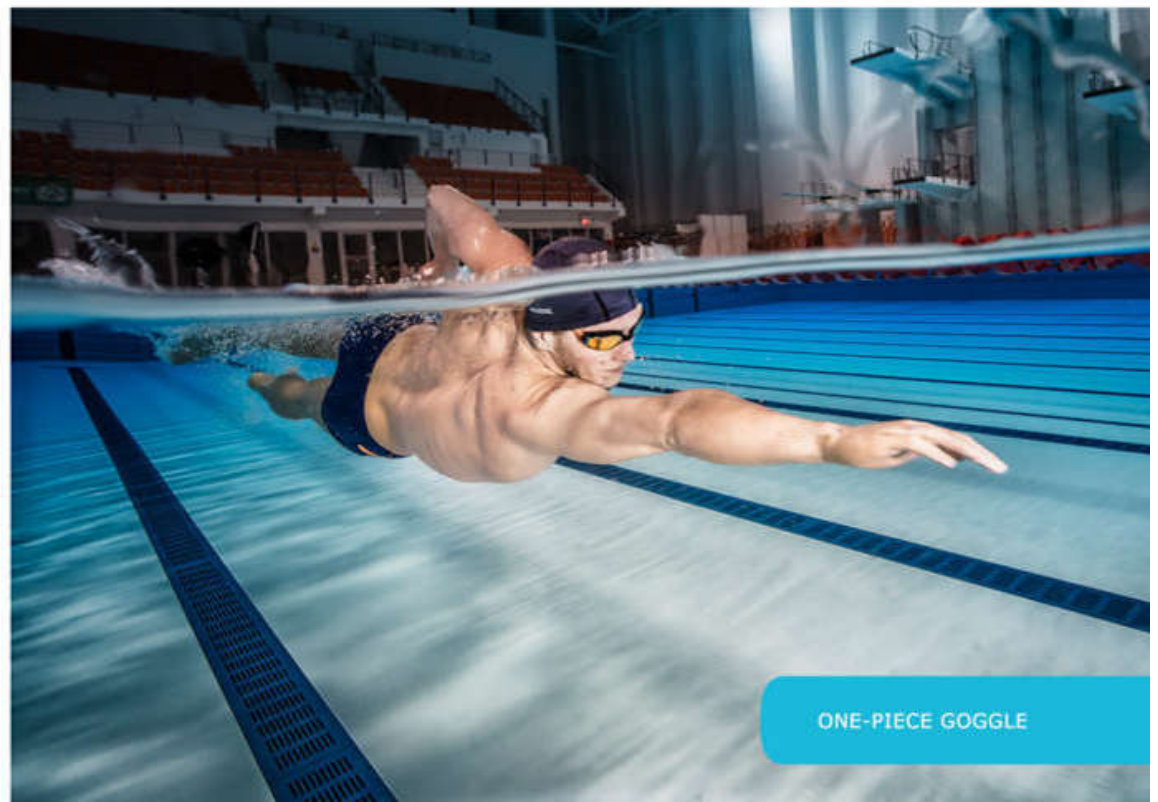

BLADE MIRROR 060-XX

one-piece

The Aquaspeed BladeMirror goggle has been designed for both performance swimming and swim training. These revolutionary goggles feature soft one-piece gasket for good fit and no leaks. Two-piece strap with the UltraFast buckle on the back of the head that will give you a precision fit, easy adjustment (no need to take your goggles off thanks to the special buckle) and will prevent the loose ends of the strap from dangling around your face. Curved lenses provide wide field of vision and extended gasket (PU side belts) makes Blade goggles more hydrodynamic. Mirror coating increases glare protection. All the special features and cutting-edge style of these goggles as well as the variety of exciting colour variations they come in will make you stand out at the pool.

Features:

- Sports style curved lenses provide wide vision, injected polycarbonate lenses ensure impact resistance
- 3D gasket design-revolutionary 3D gasket that perfectly fit the face
- Made using UltraFUSE technology
- Soft TPE gasket provides very comfortable fitting
- Side PU belt for improved hydrodynamics
- Double silicone headstrap for secure fit during racing
- UltraFast quick fit rear buckle system
- Mirror coating to minimise glare
- UV protection
- Embedded Antifog

1 Piece Goggle	Mirror Coating
Wide View Goggle	QuickFIT System
Soft TPR Gasket	UV Protection Lens
Anti-fog Lens	

ONE-PIECE GOGGLE

AQUA SPEED SWIMMING ACCESSORIES