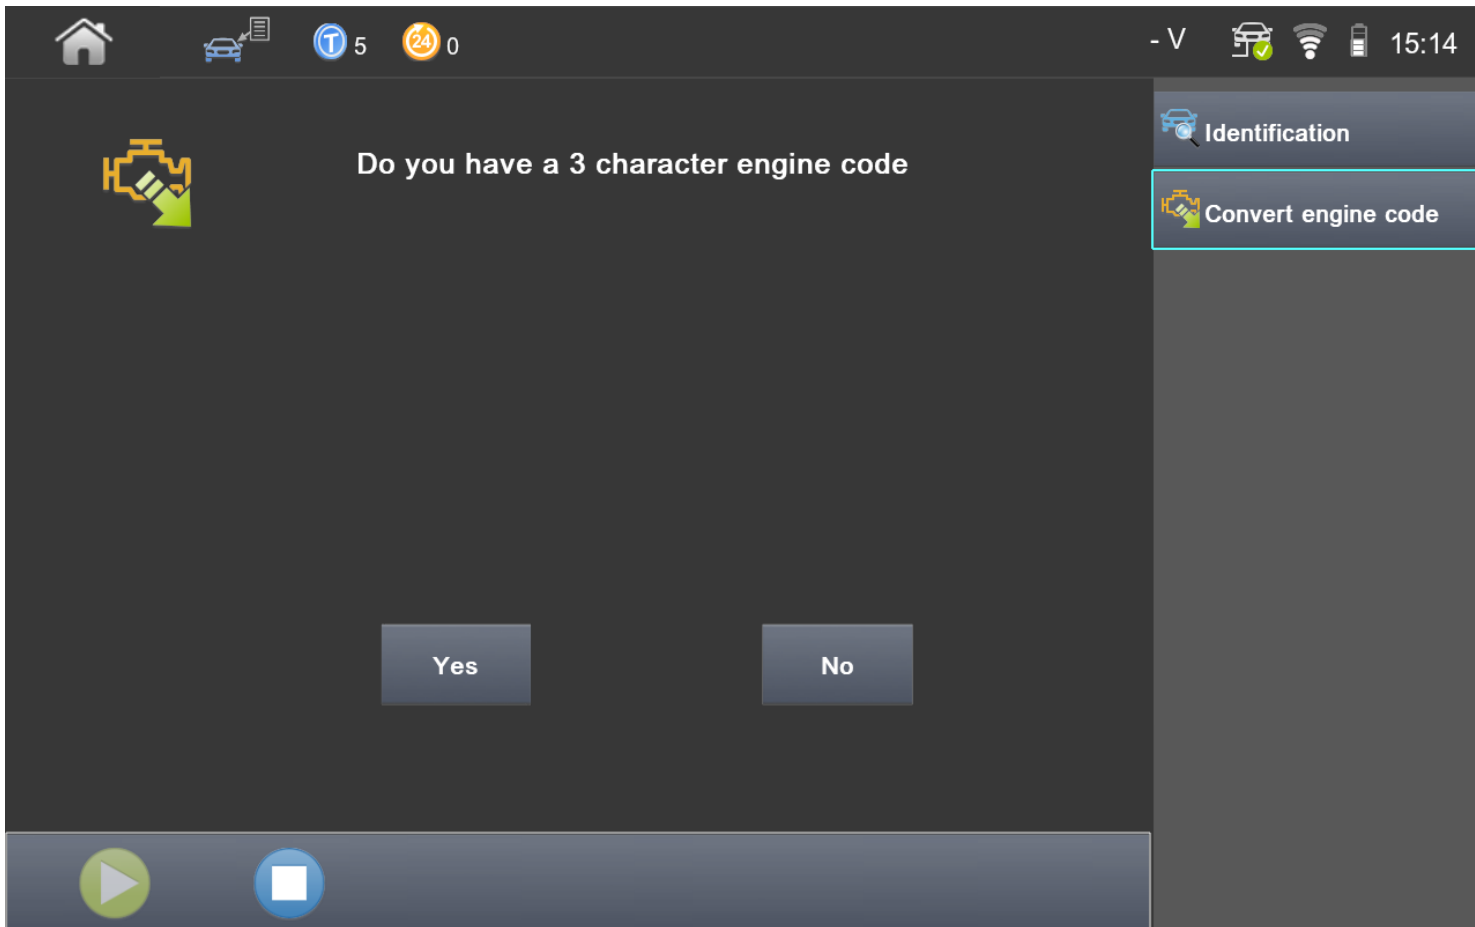

VAG GUIDE

Select between 3 or 4 digit Engine Code