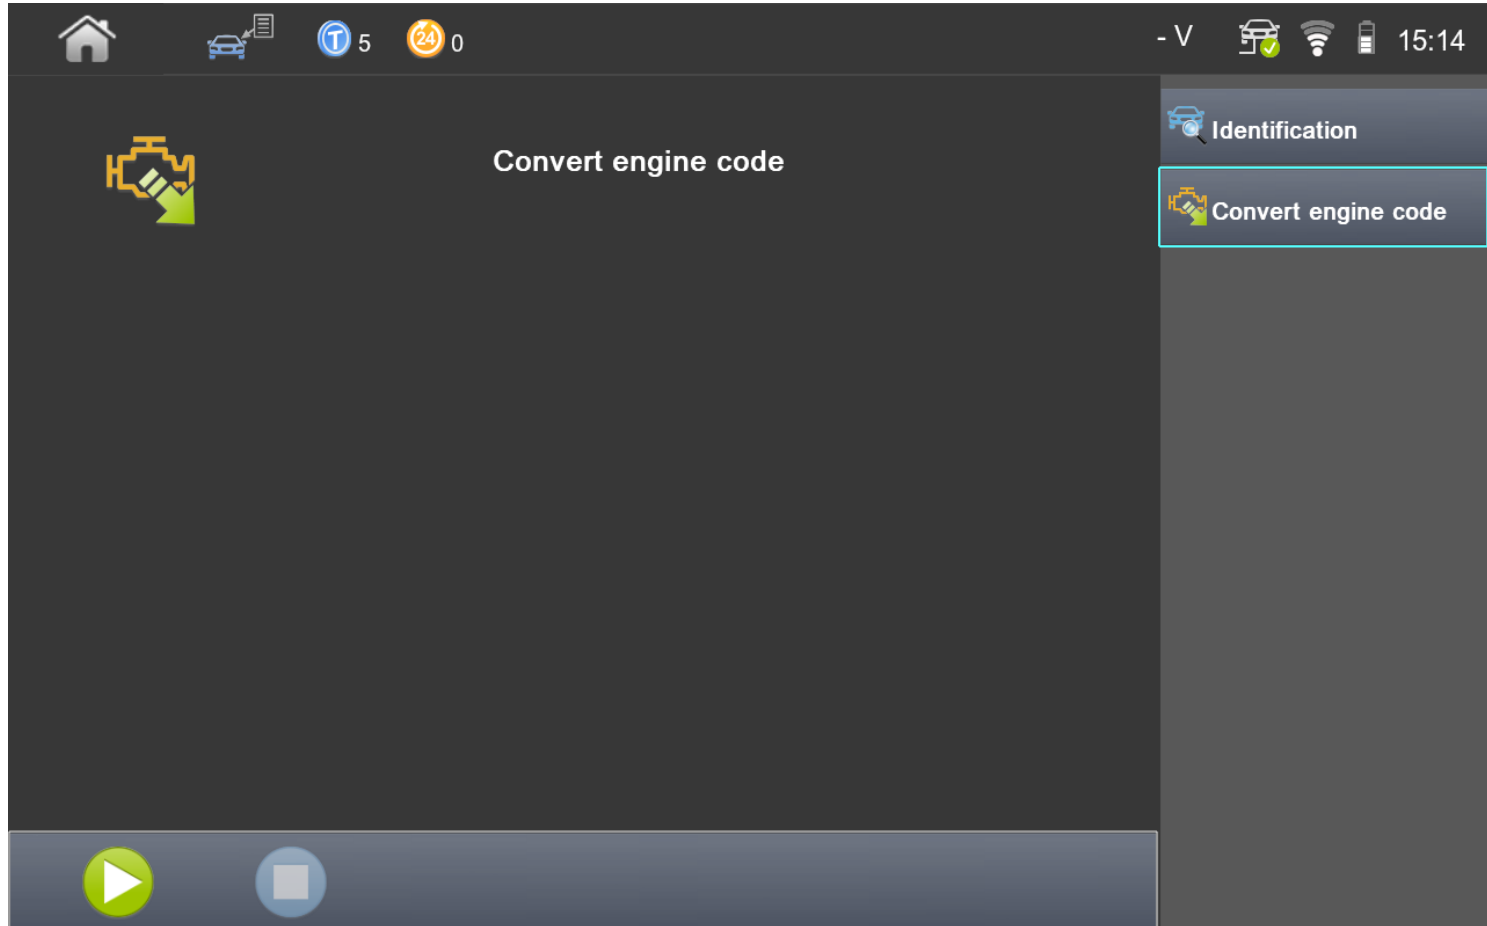

VAG GUIDE

If for some reason the Auto Detect function fails, what do we do?

- For this example we will use these details:
 - VW Golf
 - 2008
 - 1K Chassis
 - Engine Code BXE
- This information can be found from the White paper label in the spare wheel compartment or from the Chassis plate of the vehicle

VAG GUIDE

Firstly we need to establish which system we need to select to retrieve the PIN code. To do this select the By System menu, and select Engine Code to System Special Function

System Name	System Type	Key Type
REMOTE	TP20 TYPE 7	BLADE
REMOTE	TP20 TYPE 8	BLADE
REMOTE	TP20 TYPE 9	BLADE
SPECIAL FUNCTION	AUTO GEARBOX	
SPECIAL FUNCTION	ENGINE CODE TO SYSTEM	ALL
SPECIAL FUNCTION	UDS ABS CODING	
SPECIAL FUNCTION	VAG RECODE ECU 1	
SPECIAL FUNCTION	VAG RECODE ECU 2	
SPECIAL FUNCTION	VAG SRS	

VAG GUIDE

Engine code to System convertor can be used on the bench prior to connecting to the vehicle

VAG GUIDE

Select between 3 or 4 digit Engine Code

VAG GUIDE

Enter Engine Code

VAG GUIDE

Systems related to the Engine code are displayed