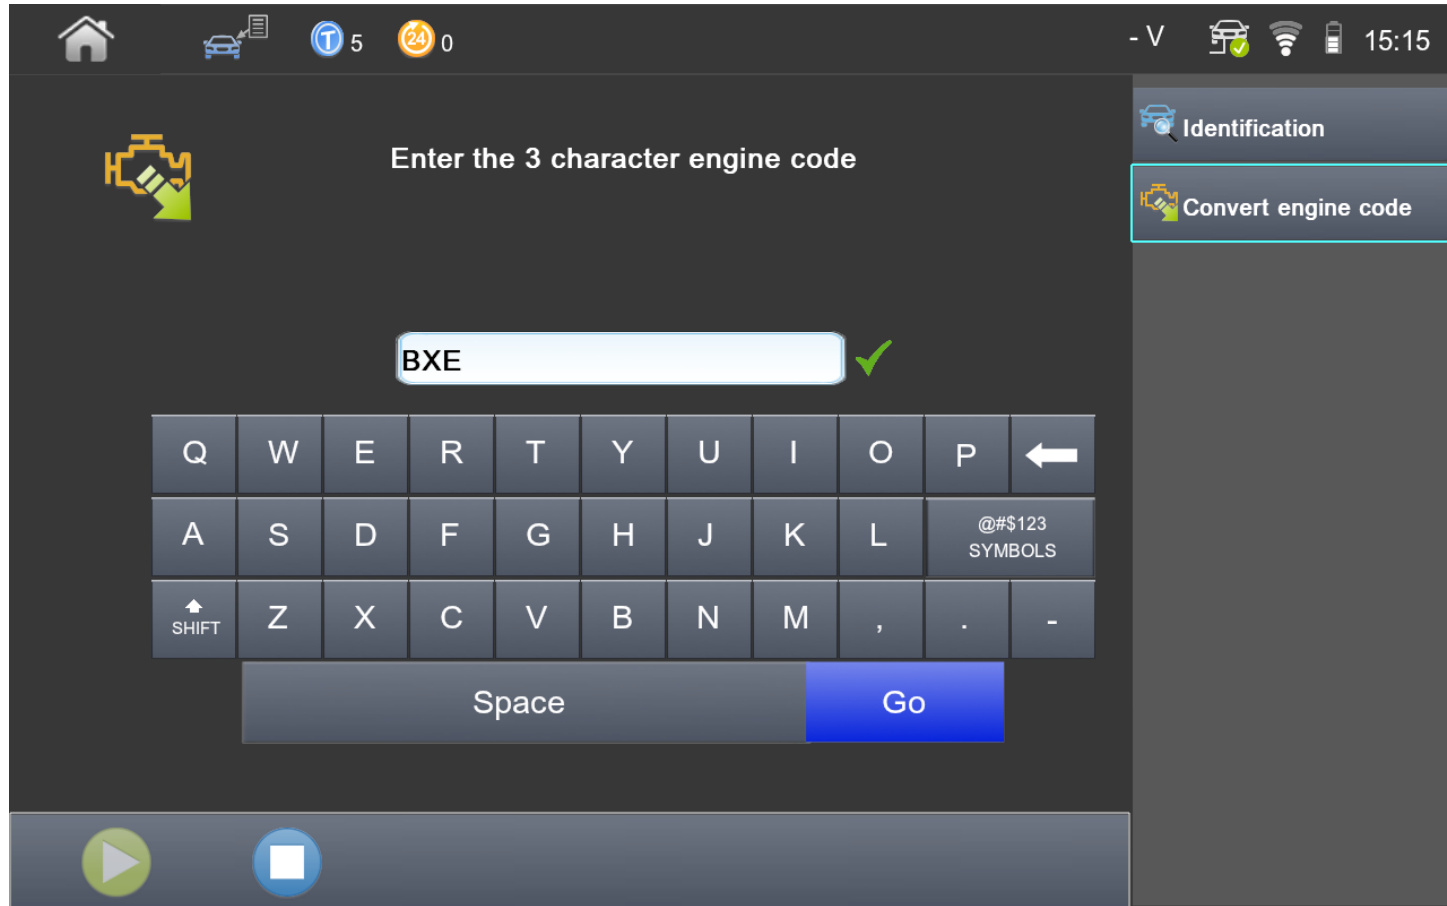

VAG GUIDE

Firstly we need to establish which system we need to select to retrieve the PIN code. To do this select the By System menu, and select Engine Code to System Special Function

System Name	System Type	Key Type
REMOTE	TP20 TYPE 7	BLADE
REMOTE	TP20 TYPE 8	BLADE
REMOTE	TP20 TYPE 9	BLADE
SPECIAL FUNCTION	AUTO GEARBOX	
SPECIAL FUNCTION	ENGINE CODE TO SYSTEM	ALL
SPECIAL FUNCTION	UDS ABS CODING	
SPECIAL FUNCTION	VAG RECODE ECU 1	
SPECIAL FUNCTION	VAG RECODE ECU 2	
SPECIAL FUNCTION	VAG SRS	

VAG GUIDE

Engine code to System convertor can be used on the bench prior to connecting to the vehicle

VAG GUIDE

Select between 3 or 4 digit Engine Code

VAG GUIDE

Enter Engine Code

VAG GUIDE

Systems related to the Engine code are displayed

VAG GUIDE

Go back to the By System and select the PIN read system as advised by conversion tool, As you can see there are 4 options for this engine code but we can at least now narrow this down from the 58 PIN read systems available