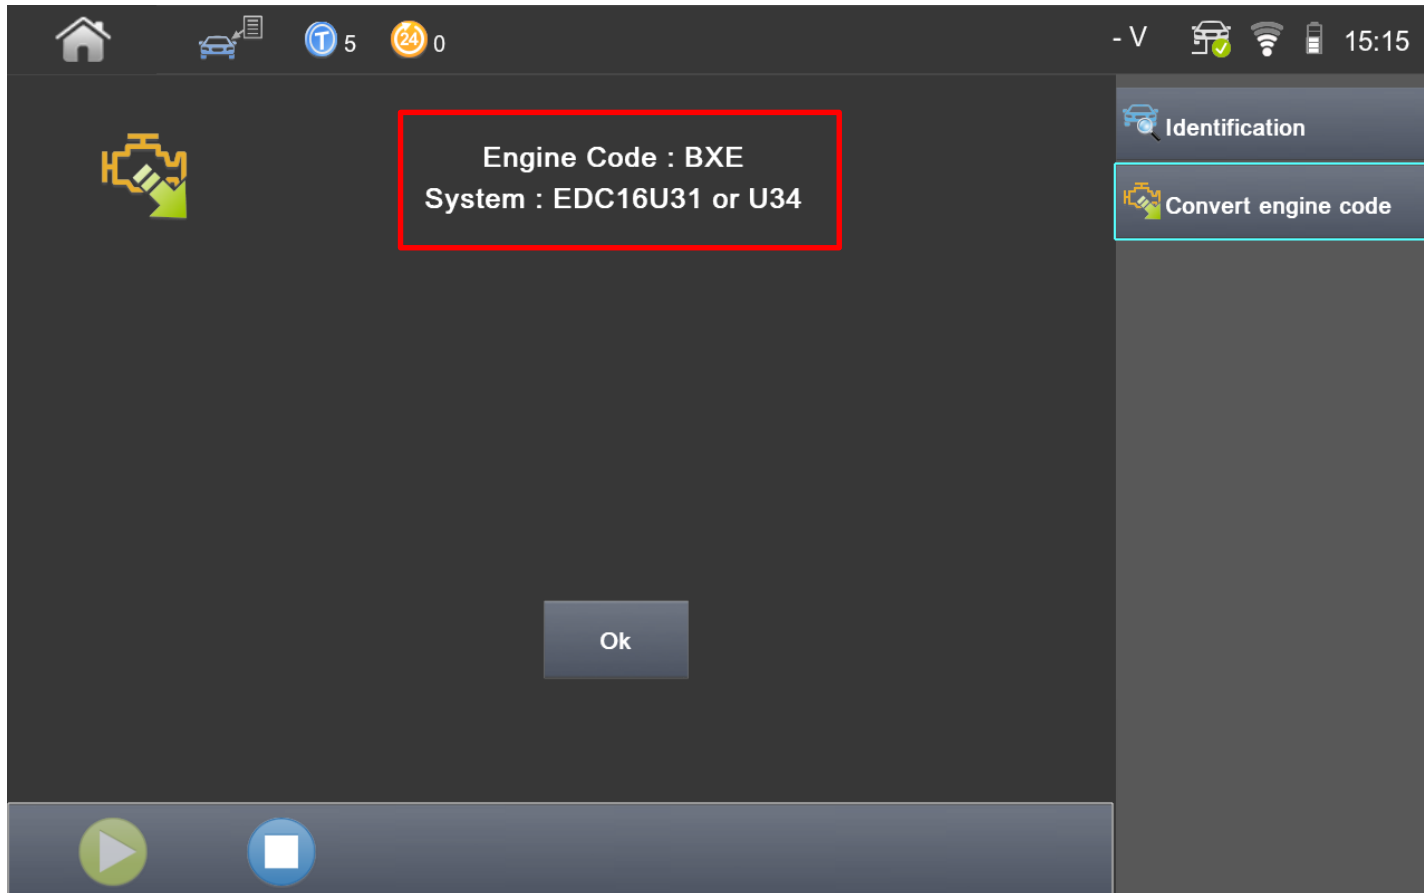

VAG GUIDE

Firstly we need to establish which system we need to select to retrieve the PIN code. To do this select the By System menu, and select Engine Code to System Special Function

System Name	System Type	Key Type
REMOTE	TP20 TYPE 7	BLADE
REMOTE	TP20 TYPE 8	BLADE
REMOTE	TP20 TYPE 9	BLADE
SPECIAL FUNCTION	AUTO GEARBOX	
SPECIAL FUNCTION	ENGINE CODE TO SYSTEM	ALL
SPECIAL FUNCTION	UDS ABS CODING	
SPECIAL FUNCTION	VAG RECODE ECU 1	
SPECIAL FUNCTION	VAG RECODE ECU 2	
SPECIAL FUNCTION	VAG SRS	

VAG GUIDE

Engine code to System convertor can be used on the bench prior to connecting to the vehicle

VAG GUIDE

Select between 3 or 4 digit Engine Code

VAG GUIDE

Enter Engine Code

VAG GUIDE

Systems related to the Engine code are displayed

VAG GUIDE

Go back to the By System and select the PIN read system as advised by conversion tool, As you can see there are 4 options for this engine code but we can at least now narrow this down from the 58 PIN read systems available