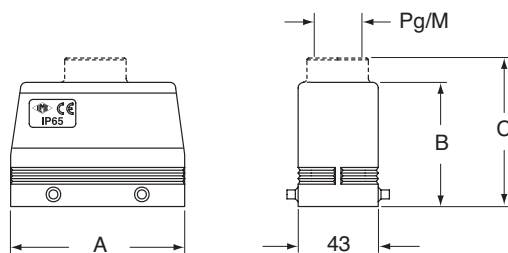

- enclosures in aluminum alloy
- painted with grey RAL 7040
- JCHO / JCHV enclosures with 4 pegs for 2-lever enclosures
- IP65 degree of protection in accordance with EN 60529
- for inserts size 57.27, 77.27, 104.27

JCHO

dimensions in mm

type	A	B
JCHO 10	73	52
JCHO 16	93.5	63
JCHO 24	120	63

JCHV

dimensions in mm

type	A	B	C
JCHV 10	73	45	58
JCHV 16	93.5	45	58
JCHV 24	120	55	69.5