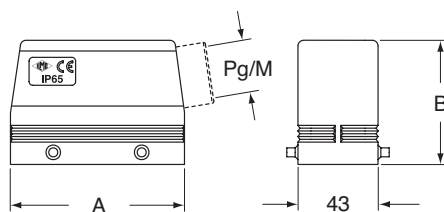

- enclosures in aluminum alloy
- painted with grey RAL 7040
- JCHO / JCHV enclosures with 4 pegs for 2-lever enclosures
- IP65 degree of protection in accordance with EN 60529
- for inserts size 57.27, 77.27, 104.27

JCHO

dimensions in mm

type	A	B
JCHO 10	73	52
JCHO 16	93.5	63
JCHO 24	120	63

JCHV

dimensions in mm

type	A	B	C
JCHV 10	73	45	58
JCHV 16	93.5	45	58
JCHV 24	120	55	69.5