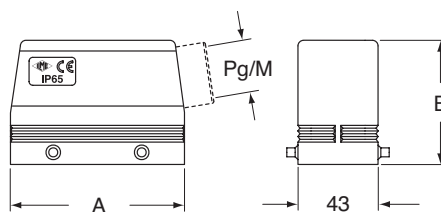

- enclosures in aluminum alloy
- painted with grey RAL 7040
- JCHO / JCHV enclosures with 4 pegs for 2-lever enclosures
- IP65 degree of protection in accordance with EN 60529
- for inserts size 57.27, 77.27, 104.27

JCHO

dimensions in mm

type	A	B
JCHO 10	73	52
JCHO 16	93.5	63
JCHO 24	120	63

JCHV

dimensions in mm

type	A	B	C
JCHV 10	73	45	58
JCHV 16	93.5	45	58
JCHV 24	120	55	69.5