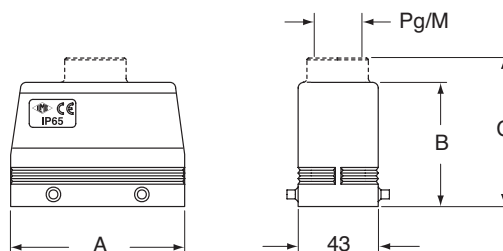

- enclosures in aluminum alloy
- painted with grey RAL 7040
- JCHO / JCHV enclosures with 4 pegs for 2-lever enclosures
- IP65 degree of protection in accordance with EN 60529
- for inserts size 57.27, 77.27, 104.27

JCHO

dimensions in mm

type	A	B
JCHO 10	73	52
JCHO 16	93.5	63
JCHO 24	120	63

JCHV

dimensions in mm

type	A	B	C
JCHV 10	73	45	58
JCHV 16	93.5	45	58
JCHV 24	120	55	69.5