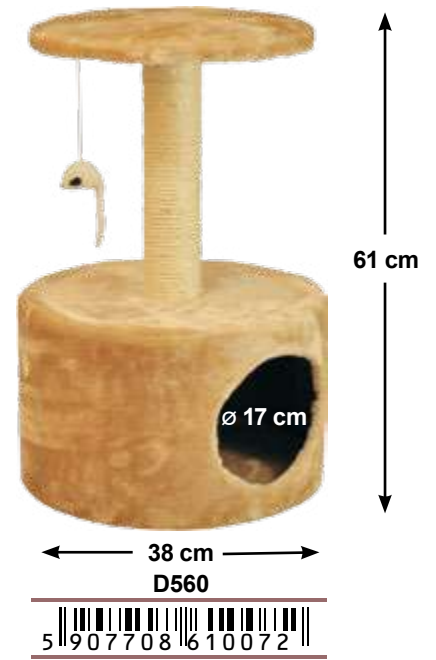

ø 15 cm

41 cm

D979

DRAPAKI

Cat trees

DRAPAKI

Cat trees

D014