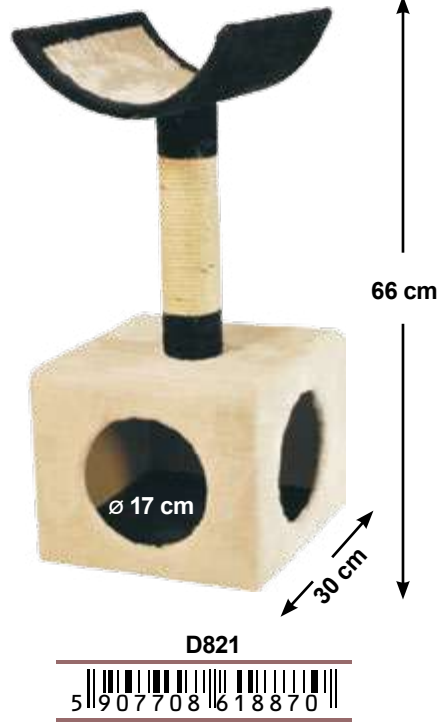

ø 15 cm

41 cm

D979

DRAPAKI

Cat trees

DRAPAKI

Cat trees

D014