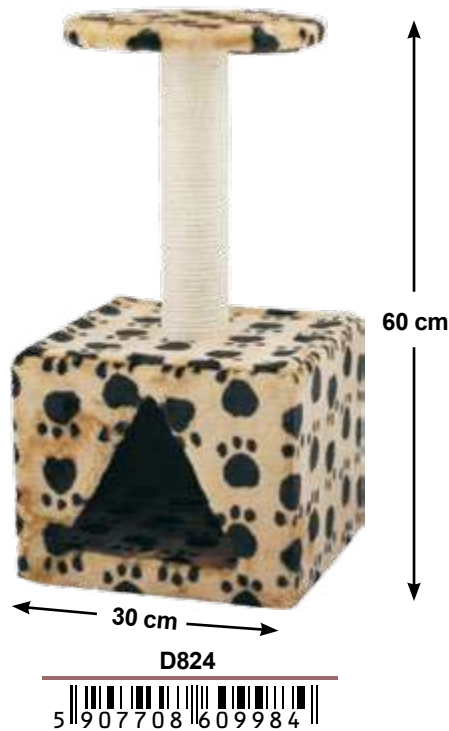

ø 15 cm

41 cm

D979

DRAPAKI

Cat trees

DRAPAKI

Cat trees

D014