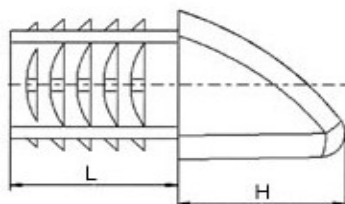

Grupa FSS

Zakończenia ozdobne

do rur prostokątnych, wsuwane

Materiał: PE

Kolor standardowy: czarny

Numer katalog.	Wymiary rury D x B [mm]	H [mm]	d x b [mm]	L [mm]	d1 x b1 [mm]
6283020	30x20x1,5-2,0	25,0	23,0x13,0	25,0	27,6x17,6
6284025	40x25x1,5-2,0	25,0	33,0x18,0	25,0	38,4x22,9
6285025	50x25x1,5-2,0	25,0	43,0x18,0	25,0	47,0x22,0
6285030	50x30x1,5-2,0	25,0	43,0x23,0	25,0	48,3x28,1
6286020	60x20x1,5-2,0	25,0	53,0x13,0	25,0	57,0x17,0
6286030	60x30x1,5-2,0	25,0	53,0x23,0	25,0	57,0x27,0
6286040	60x40x1,5-2,0	25,0	53,0x33,0	25,0	57,0x37,0