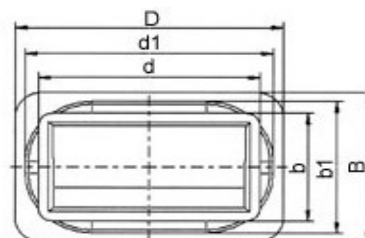

Grupa FSS

Zakończenia ozdobne

do rur prostokątnych, wsuwane

Materiał: PE

Kolor standardowy: czarny

Numer katalog.	Wymiary rury D x B [mm]	H [mm]	d x b [mm]	L [mm]	d1 x b1 [mm]
6283020	30x20x1,5-2,0	25,0	23,0x13,0	25,0	27,6x17,6
6284025	40x25x1,5-2,0	25,0	33,0x18,0	25,0	38,4x22,9
6285025	50x25x1,5-2,0	25,0	43,0x18,0	25,0	47,0x22,0
6285030	50x30x1,5-2,0	25,0	43,0x23,0	25,0	48,3x28,1
6286020	60x20x1,5-2,0	25,0	53,0x13,0	25,0	57,0x17,0
6286030	60x30x1,5-2,0	25,0	53,0x23,0	25,0	57,0x27,0
6286040	60x40x1,5-2,0	25,0	53,0x33,0	25,0	57,0x37,0