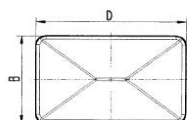

## Zaślepki ozdobne

do rur prostokątnych , wsuwane

**Materiał: PE**

**Kolory standardowe: czarny, biały**

Numer katalog.	Wymiary		Zakres				
	zewn. rury w mm	grubości ścianek rury	D x B [mm]	H [mm]	d x b [mm]	L [mm]	d1 x b1 [mm]
<b>6252515</b>	25 x 15	1,0 - 2,0	25,0x15,0	5,0	19,5x10,5	12,0	23,5x13,5
<b>6253010</b>	30 x 10	1,0 - 2,0	30,0x10,0	5,0	25,9x6,0	12,0	29,0x9,0
<b>6253015</b>	30 x 15	1,5 - 2,0	30,0x15,0	5,0	25,5x10,5	12,0	28,0x13,0
<b>6253020</b>	30 x 20	1,5 - 2,0	30,0x20,0	5,0	25,0x15,0	14,0	28,2x18,1
<b>6254015</b>	40 x 15	1,0 - 2,0	40,0x15,0	5,0	35,7x10,5	12,0	38,9x13,4
<b>6254020</b>	40 x 20	1,0 - 2,0	40,0x20,0	5,0	35,5x15,0	14,0	38,5x18,5
<b>6254030</b>	40 x 30	1,5 - 2,0	40,0x30,0	5,0	35,5x25,3	13,0	38,0x28,0
<b>6255020</b>	50 x 20	1,5 - 2,0	50,0x20,0	5,0	45,5x15,0	13,0	48,0x18,0
<b>6255030</b>	50 x 30	1,5 - 2,0	50,0x30,0	5,0	45,0x25,0	13,0	48,0x28,0
<b>6255040</b>	50 x 40	1,0 - 2,0	50,0x40,0	5,0	43,0x33,0	12,0	48,5x38,5
<b>6256020</b>	60 x 20	1,5 - 2,0	60,0x20,0	5,0	54,0x14,0	14,0	58,0x18,0
<b>6256030</b>	60 x 30	1,5 - 2,0	60,0x30,0	5,0	54,0x24,0	14,0	57,5x27,5
<b>6256040</b>	60 x 40	1,5 - 2,5	60,0x40,0	5,0	52,0x32,0	14,0	58,0x38,0