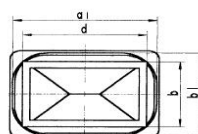

## Zaślepki ozdobne

do rur prostokątnych , wsuwane

**Materiał: PE**

**Kolory standardowe: czarny, biały**

Numer katalog.	Wymiary		Zakres				
	zewn. rury w mm	grubości ścianek rury	D x B [mm]	H [mm]	d x b [mm]	L [mm]	d1 x b1 [mm]
<b>6252515</b>	25 x 15	1,0 - 2,0	25,0x15,0	5,0	19,5x10,5	12,0	23,5x13,5
<b>6253010</b>	30 x 10	1,0 - 2,0	30,0x10,0	5,0	25,9x6,0	12,0	29,0x9,0
<b>6253015</b>	30 x 15	1,5 - 2,0	30,0x15,0	5,0	25,5x10,5	12,0	28,0x13,0
<b>6253020</b>	30 x 20	1,5 - 2,0	30,0x20,0	5,0	25,0x15,0	14,0	28,2x18,1
<b>6254015</b>	40 x 15	1,0 - 2,0	40,0x15,0	5,0	35,7x10,5	12,0	38,9x13,4
<b>6254020</b>	40 x 20	1,0 - 2,0	40,0x20,0	5,0	35,5x15,0	14,0	38,5x18,5
<b>6254030</b>	40 x 30	1,5 - 2,0	40,0x30,0	5,0	35,5x25,3	13,0	38,0x28,0
<b>6255020</b>	50 x 20	1,5 - 2,0	50,0x20,0	5,0	45,5x15,0	13,0	48,0x18,0
<b>6255030</b>	50 x 30	1,5 - 2,0	50,0x30,0	5,0	45,0x25,0	13,0	48,0x28,0
<b>6255040</b>	50 x 40	1,0 - 2,0	50,0x40,0	5,0	43,0x33,0	12,0	48,5x38,5
<b>6256020</b>	60 x 20	1,5 - 2,0	60,0x20,0	5,0	54,0x14,0	14,0	58,0x18,0
<b>6256030</b>	60 x 30	1,5 - 2,0	60,0x30,0	5,0	54,0x24,0	14,0	57,5x27,5
<b>6256040</b>	60 x 40	1,5 - 2,5	60,0x40,0	5,0	52,0x32,0	14,0	58,0x38,0