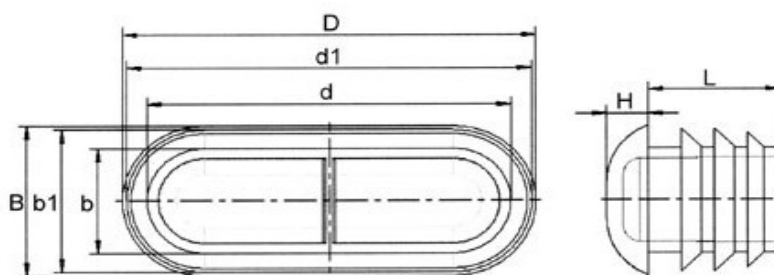

## Zaślepki ozdobne do owalnych rur, wsuwane

**Materiał: PE**

**Kolory standardowe: czarny, biały**

Numer katalogowy	Wym. płasko-owalnej rury [ mm ]	D x B [mm]	H [mm]	d x b [mm]	L [mm]	d1 x b1 [mm]
<b>63003015</b>	30x15x1,5-2,0	30,0x15,0	4,0	24,0x9,0	16,0	27,5x12,5
<b>63003515</b>	35x15x1,5-2,0	35,0x15,0	4,5	27,5x8,0	12,0	33,5x13,9
<b>63003820</b>	38x20x1,5-2,0	38,0x20,0	4,5	32,5x14,2	12,0	37,5x19,2
<b>63004020</b>	40x20x1,5-2,0	40,0x20,0	5,0	34,0x14,0	12,0	39,0x18,5
<b>63005020</b>	50x20x1,5-2,0	50,0x20,0	5,0	44,0x14,0	12,0	49,0x18,7
<b>63006030</b>	60x30x1,5-2,0	60,0x30,0	8,0	54,5x24,0	13,5	58,1x28,1